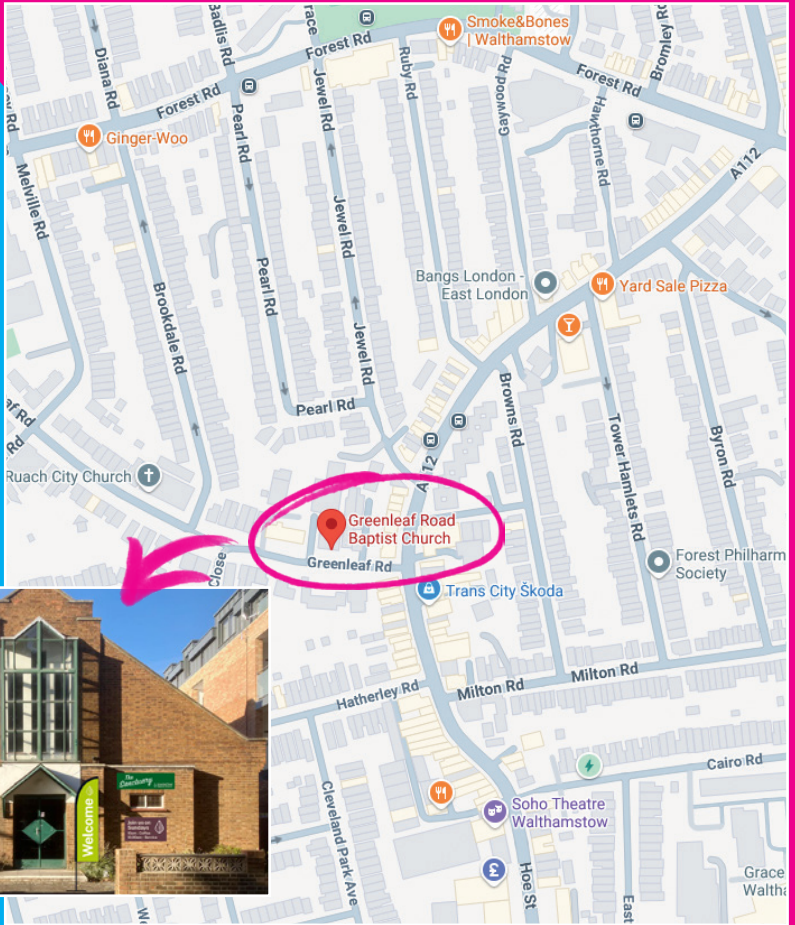

We're here for you...

Hello!

Greenleaf Road Baptist Church
4 Greenleaf Road, Walthamstow E17 6QQ

www.greenleafroadbaptistchurch.com

Our facilities are **accessible** for all
Limited parking **available**

We look forward to welcoming you...