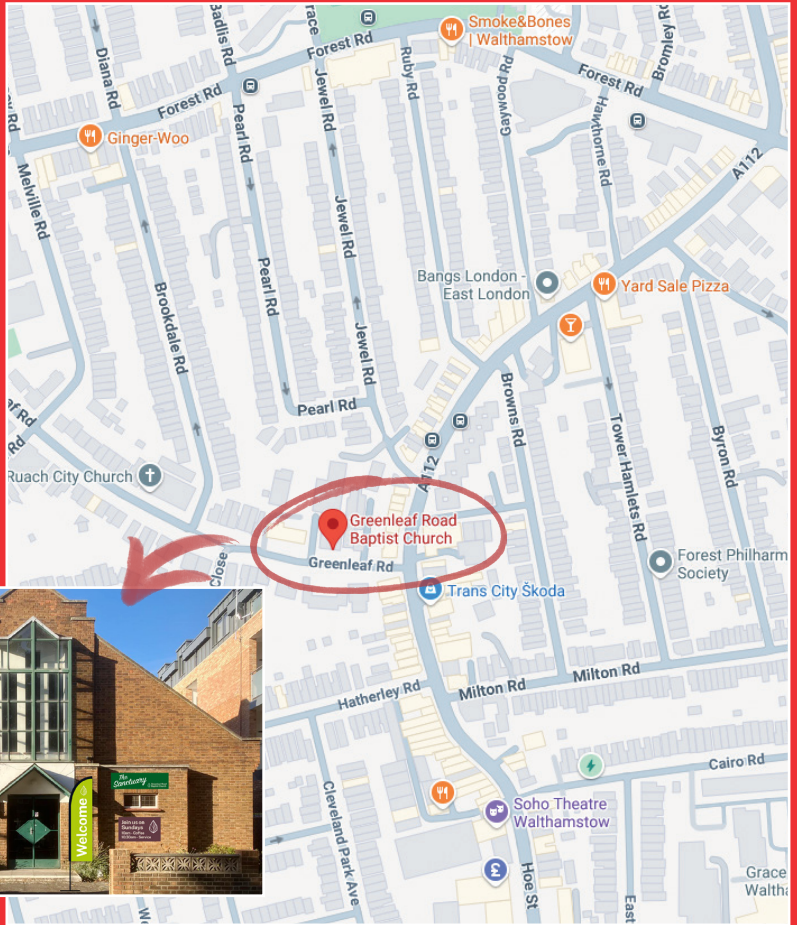

Why not stay for lunch?

(Closed Bank Holidays)

**Plus... the chance to explore the Bible over lunch.
For people of all faith backgrounds and none.
Included but optional - from 1pm**

Greenleaf Road Baptist Church
Walthamstow E17 6QQ

More info: www.greenleafroadbaptistchurch.com

We're here for you...

Hello.

Greenleaf Road Baptist Church
4 Greenleaf Road, Walthamstow E17 6QQ

www.greenleafroadbaptistchurch.com

Our facilities are **accessible** for all.